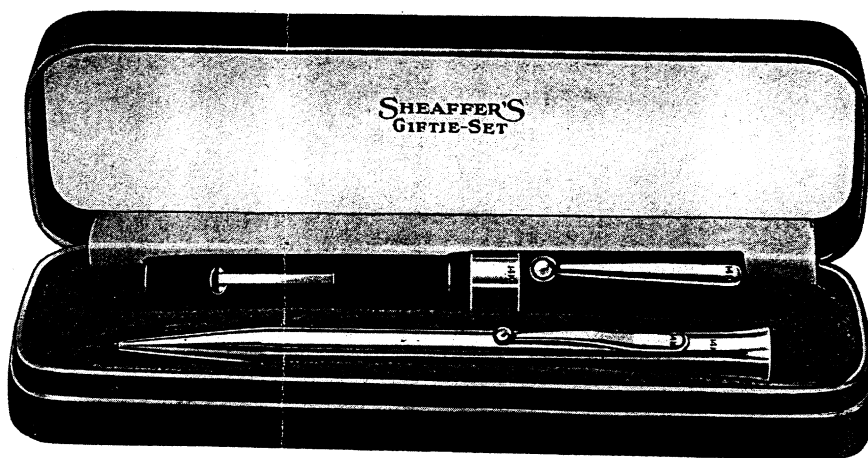

Sheaffer's Giftie Sets

Regular length—pen 4¼ inches, pencil five inches

Set No.	Pcl. No.	Pcl. Price	Pen No.	Pen Price	Set Price
ES—DASC—14K	Gr. Gold.	$17.00	29SC—Ebony 14K Green Gold (Band and Clip)	$8.00	$25.00